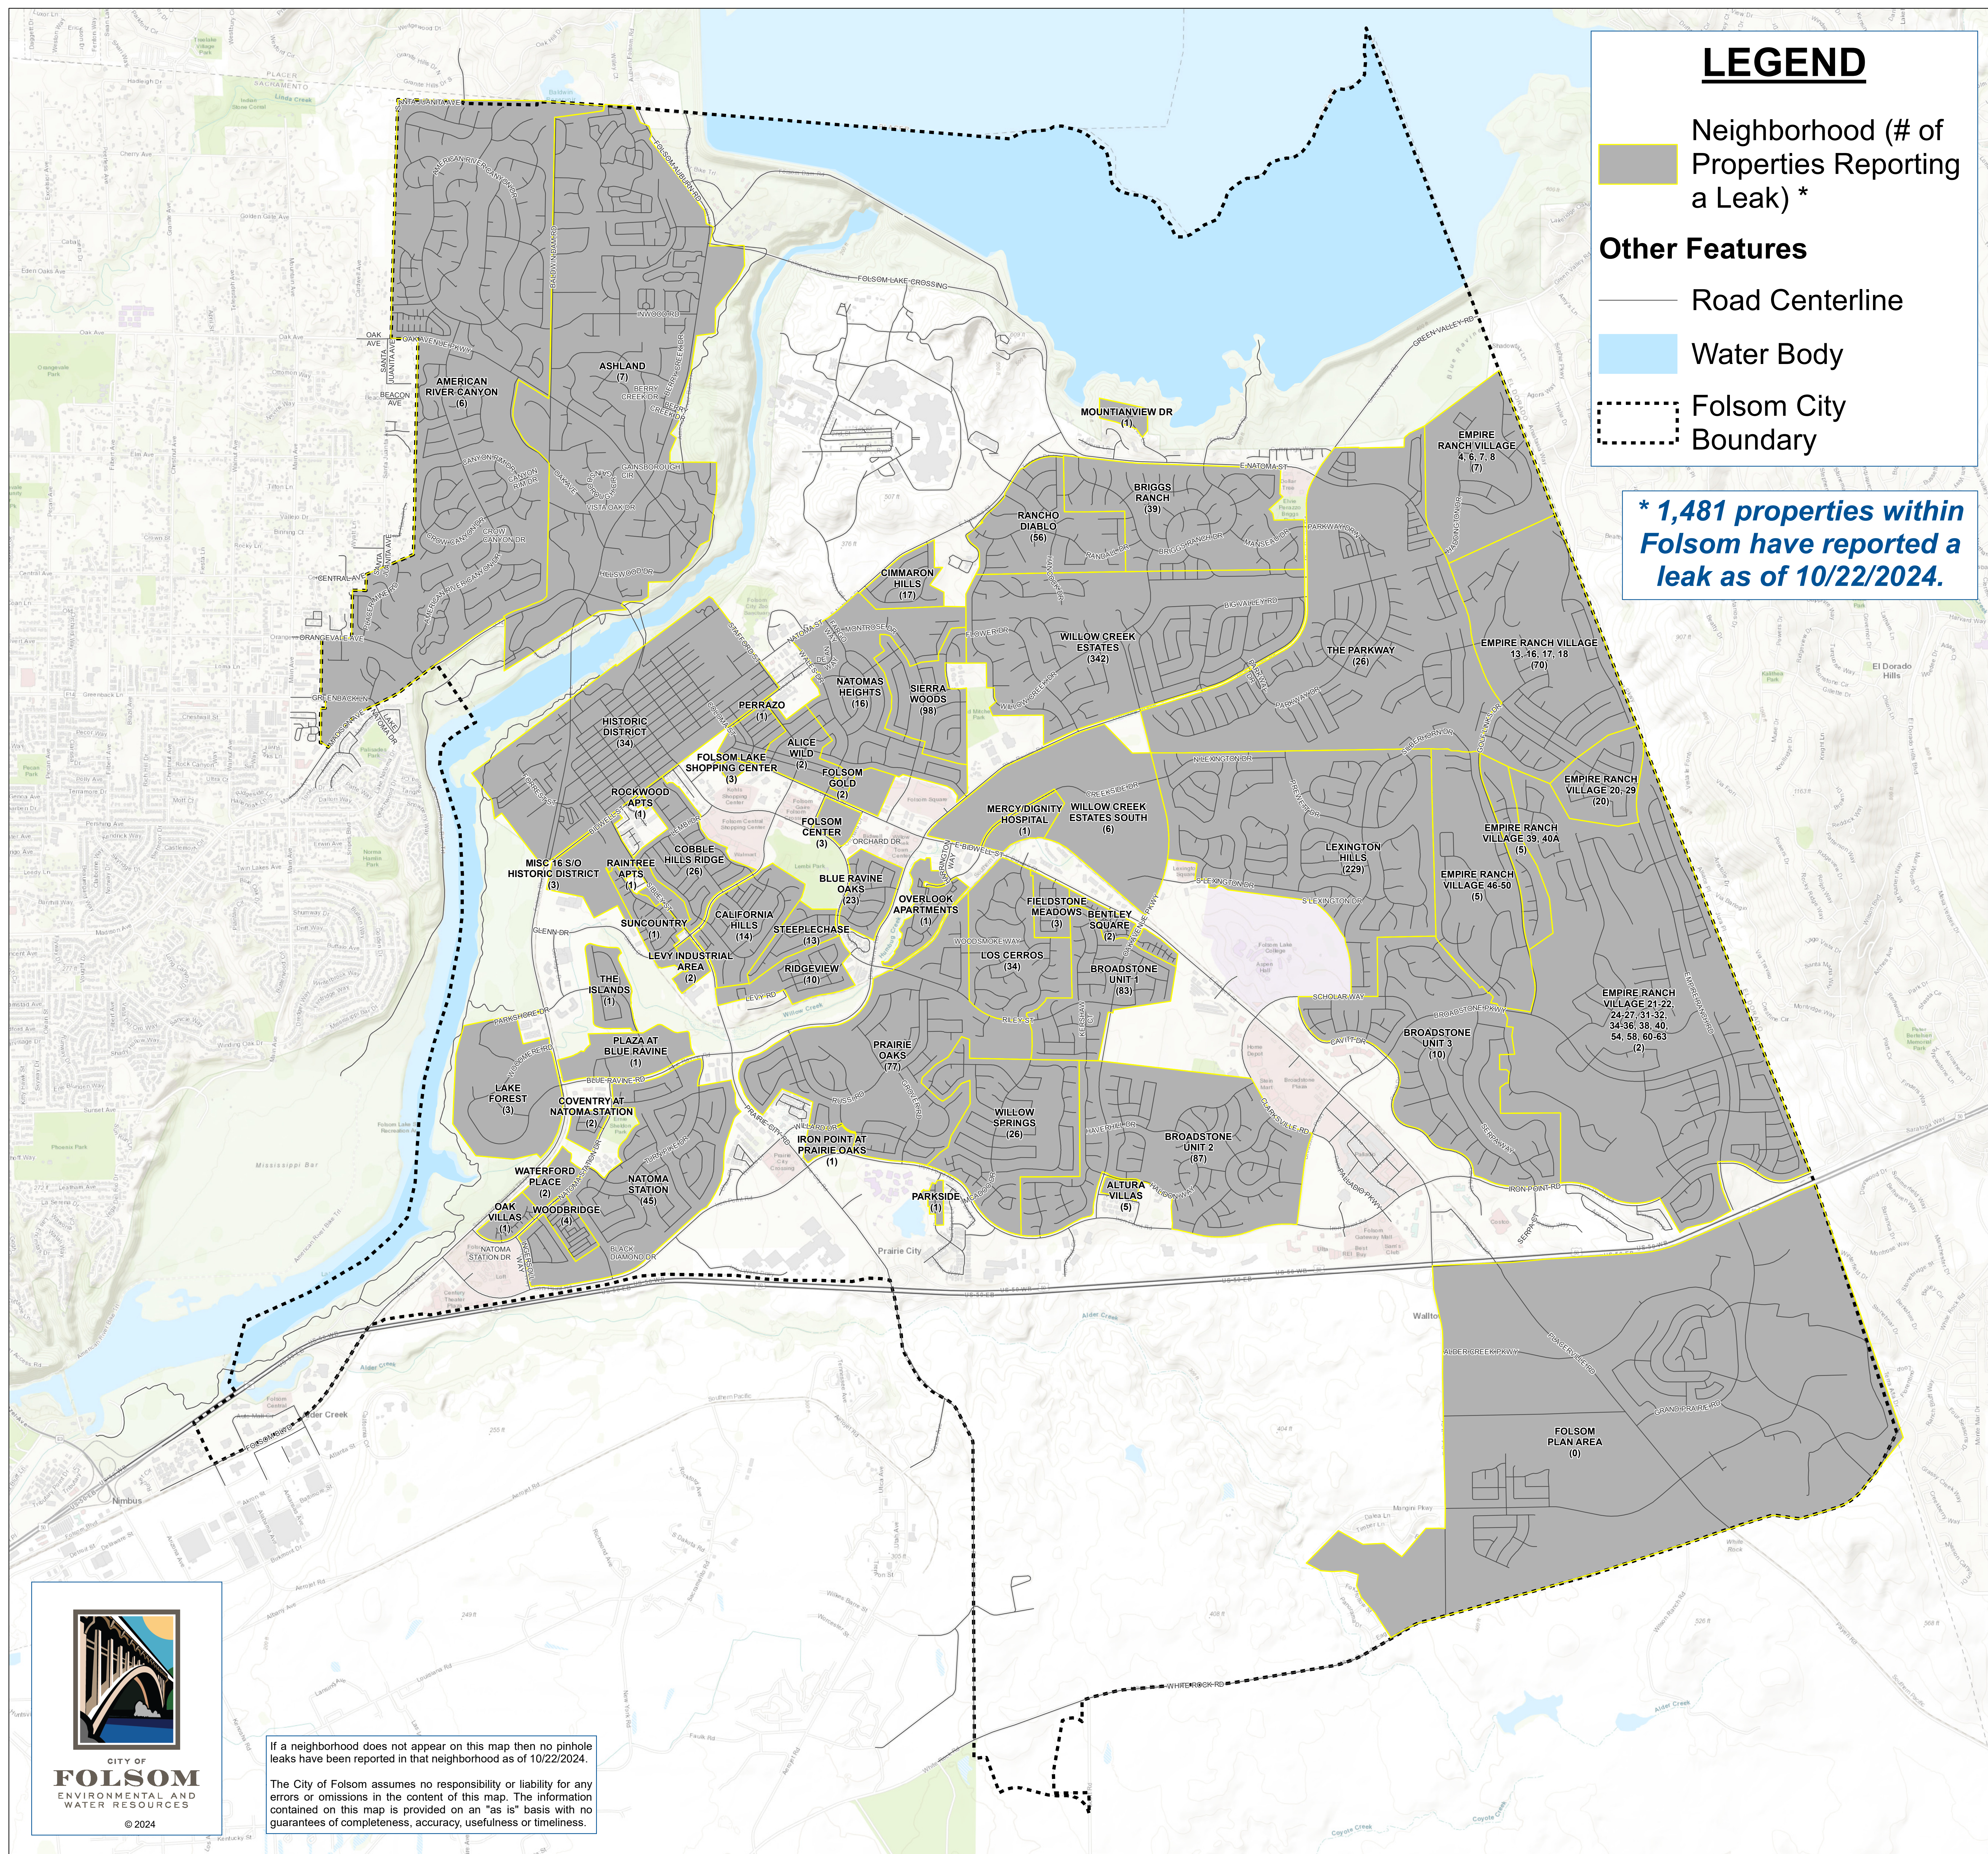

LEGEND

- Neighborhood (# of Properties Reporting a Leak) *
- Other Features
 - Road Centerline
 - Water Body
 - Folsom City Boundary

*** 1,481 properties within Folsom have reported a leak as of 10/22/2024.**

If a neighborhood does not appear on this map then no pinhole leaks have been reported in that neighborhood as of 10/22/2024.
The City of Folsom assumes no responsibility or liability for any errors or omissions in the content of this map. The information contained on this map is provided on an "as is" basis with no guarantees of completeness, accuracy, usefulness or timeliness.

City of Folsom : Pinhole Leak Locations (As of 10/22/2024)