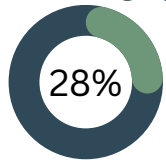

Median Annual
Income
$32,635

AMI Category

Housekeeping Cleaners