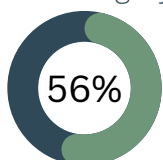

Median Annual
Income
$64,417

AMI Category

Social Worker