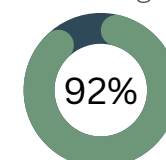

**Licensed Practical Nurse**

Median Annual  
Income  
**\$64,417**

AMI Category

**Social Worker**

Median Annual  
Income  
**\$83,428**

AMI Category

**Firefighter**

Median Annual  
Income  
**\$88,316**

AMI Category

**Building Inspector**

Median Annual  
Income  
**\$86,777**

AMI Category

**Police Officer**

Median Annual  
Income  
**\$105,060**

AMI Category

**Software Developer**