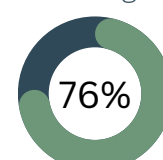

**Licensed Practical Nurse**

Median Annual  
Income  
**\$64,417**

AMI Category

**Social Worker**

Median Annual  
Income  
**\$83,428**

AMI Category

**Firefighter**

Median Annual  
Income  
**\$88,316**

AMI Category

**Building Inspector**

Median Annual  
Income  
**\$86,777**

AMI Category

**Police Officer**

Median Annual  
Income  
**\$105,060**

AMI Category

**Software Developer**