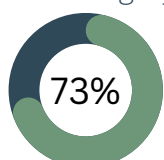

**Licensed Practical Nurse**

Median Annual  
Income  
**\$64,417**

AMI Category

**Social Worker**

Median Annual  
Income  
**\$83,428**

AMI Category

**Firefighter**

Median Annual  
Income  
**\$88,316**

AMI Category

**Building Inspector**

Median Annual  
Income  
**\$86,777**

AMI Category

**Police Officer**

Median Annual  
Income  
**\$105,060**

AMI Category

**Software Developer**