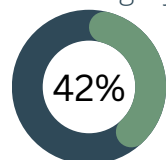

## ANNUAL INCOME BY PROFESSION

CITY OF  
**FOLSOM**  
DISTINCTIVE BY NATURE

Source: Employment Development  
Department OES Survey Results 2022-1st  
Quarter

**Fast Food Cook**

Median Annual  
Income  
**\$32,635**

AMI Category

**Housekeeping Cleaners**

Median Annual  
Income  
**\$33,259**

AMI Category

**Administrative Assistant**

Median Annual  
Income  
**\$48,276**

AMI Category

**Construction Laborer**