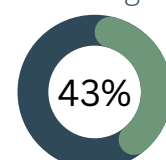

Median Annual
Income
$49,275

AMI Category

Mail Carrier