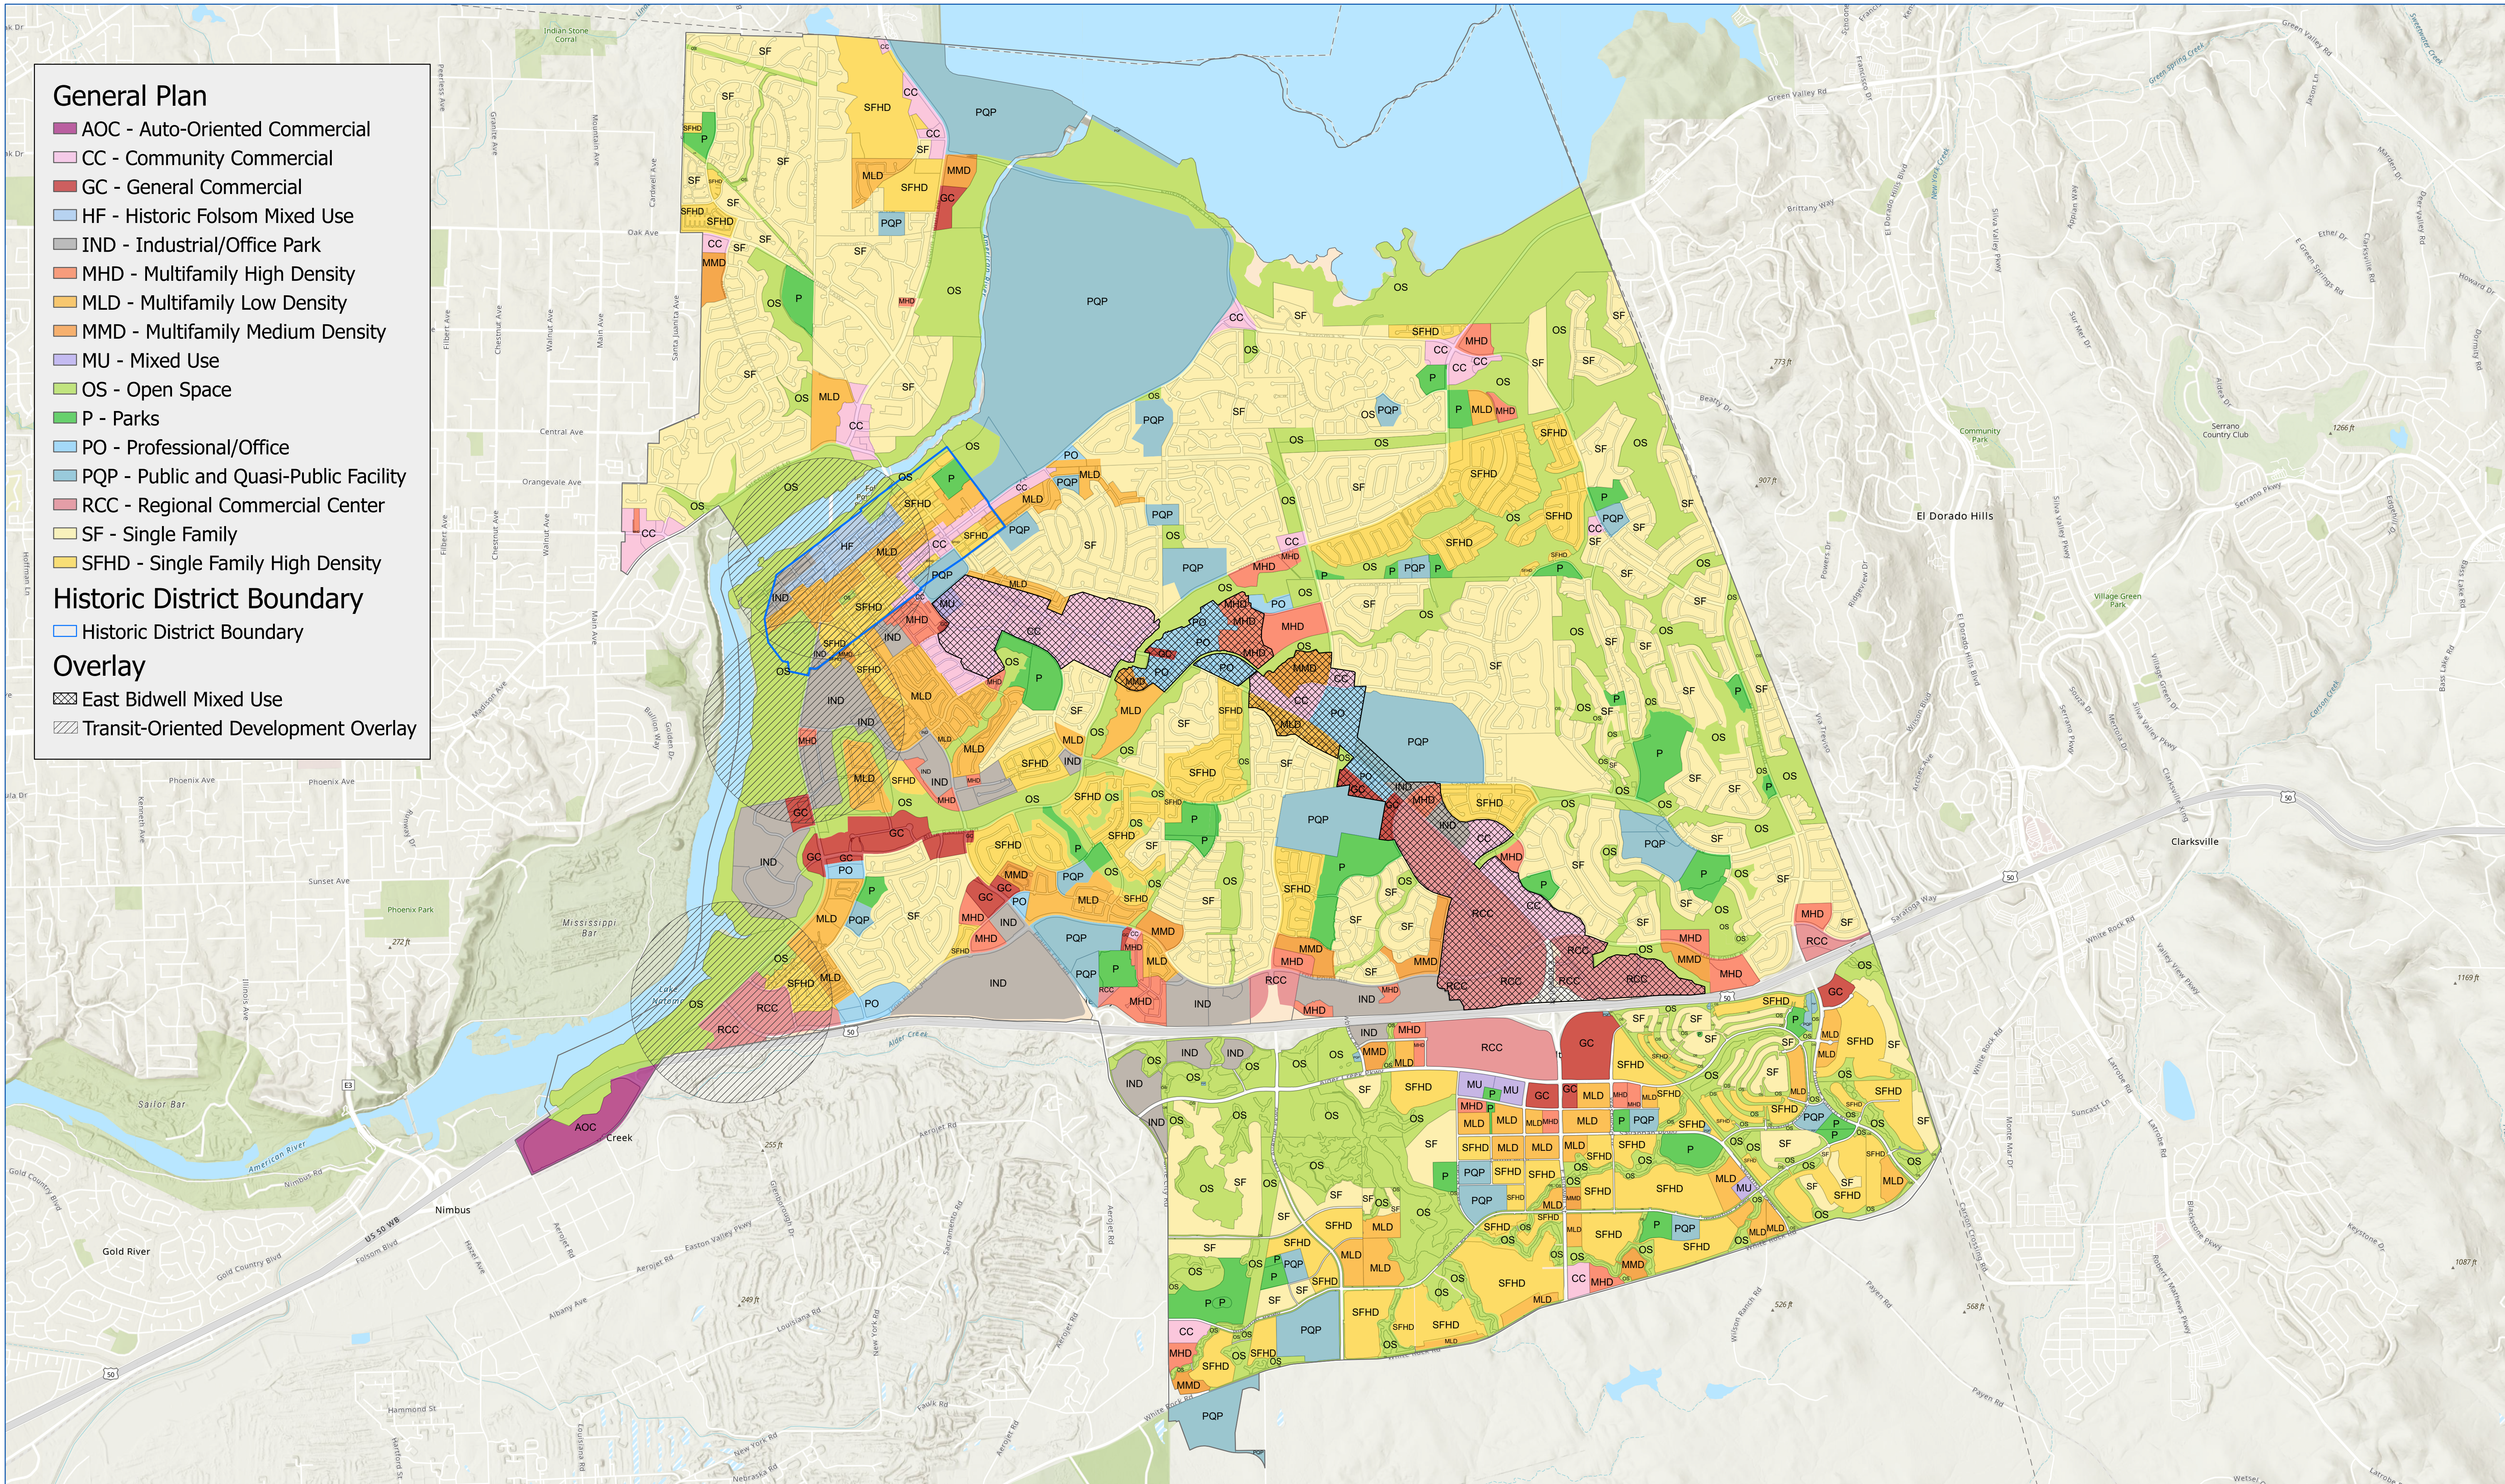

General Plan

- AOC - Auto-Oriented Commercial
 - CC - Community Commercial
 - GC - General Commercial
 - HF - Historic Folsom Mixed Use
 - IND - Industrial/Office Park
 - MHD - Multifamily High Density
 - MLD - Multifamily Low Density
 - MMD - Multifamily Medium Density
 - MU - Mixed Use
 - OS - Open Space
 - P - Parks
 - PO - Professional/Office
 - PQP - Public and Quasi-Public Facility
 - RCC - Regional Commercial Center
 - SF - Single Family
 - SFHD - Single Family High Density
- Historic District Boundary**
- Historic District Boundary
- Overlay**
- East Bidwell Mixed Use
 - Transit-Oriented Development Overlay

City of Folsom - General Plan

CITY OF
FOLSOM
DISTINCTIVE BY NATURE