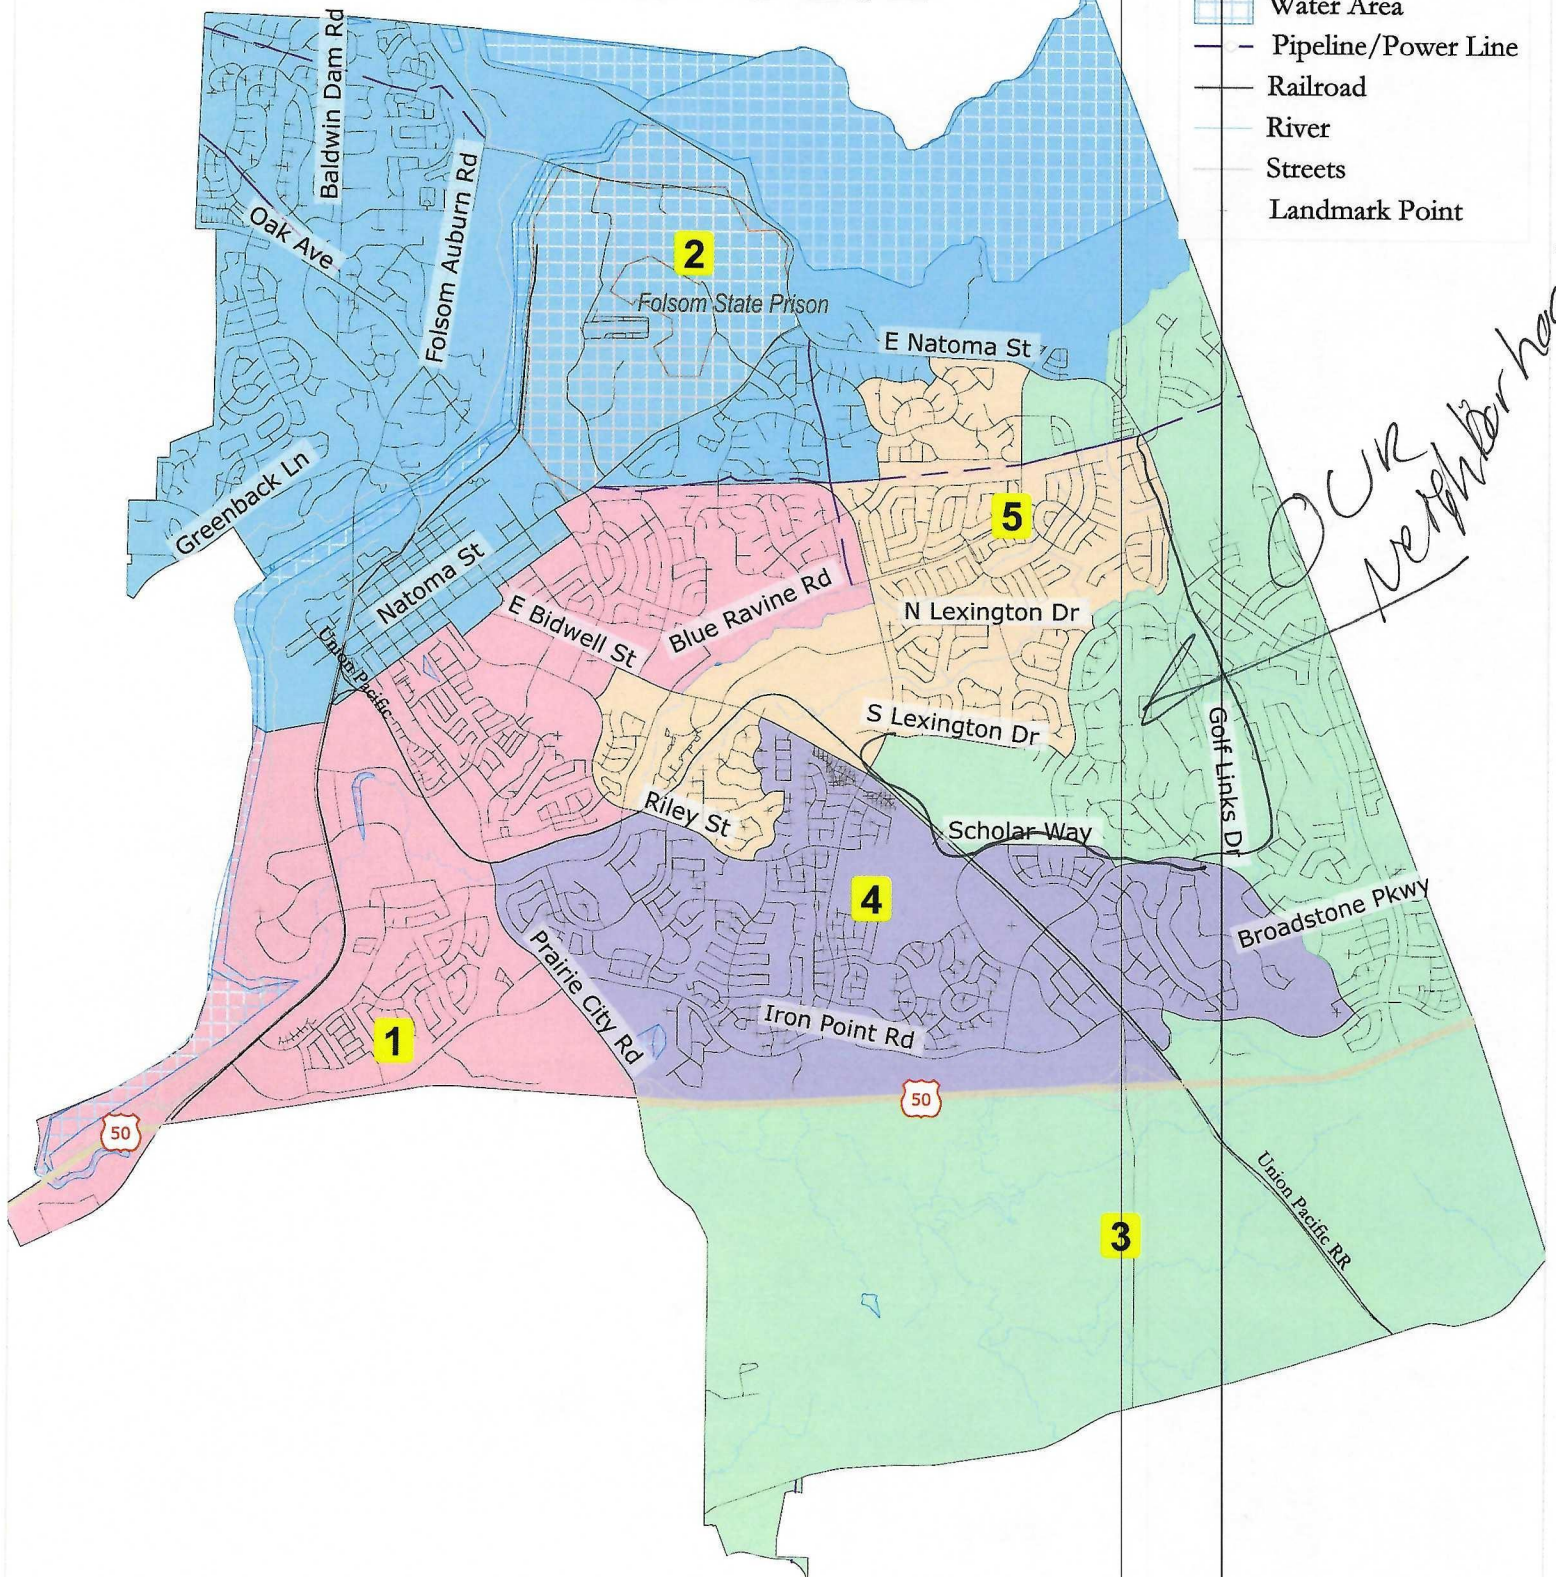

Folsom 2022 Districting

NDC 201

- Map layers
- NDC 201
 - Landmark Area
 - Water Area
 - Pipeline/Power Line
 - Railroad
 - River
 - Streets
 - Landmark Point

Our Neighborhood!

Folsom 2022 Districting

NDC 202

- Map layers
- NDC 202
 - Landmark Area
 - Water Area
 - Pipeline/Power Line
 - Railroad
 - River
 - Streets
 - Landmark Point

OUR neighborhood!