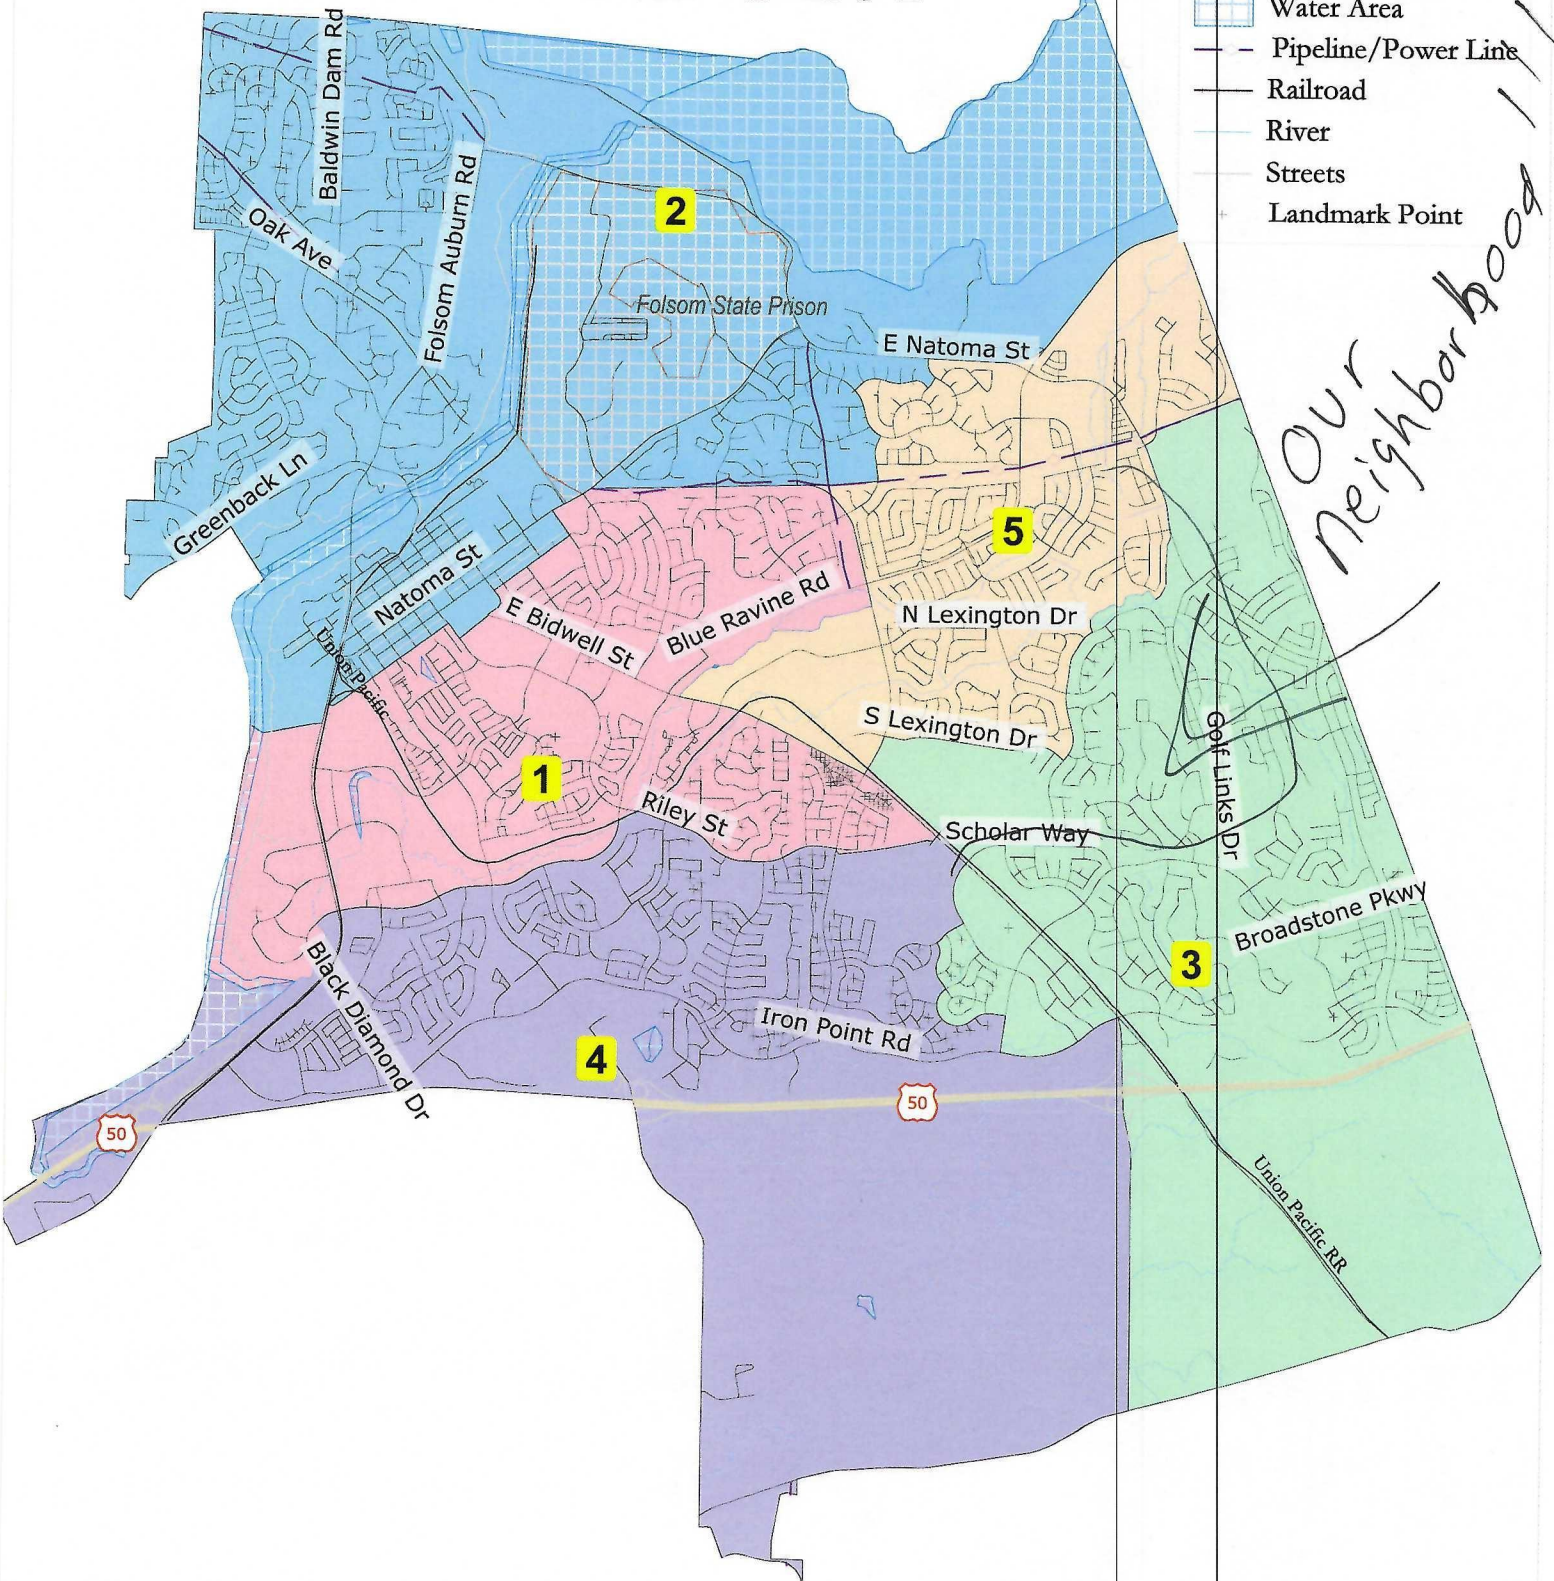

Folsom 2022 Districting

NDC 201

- Map layers
- NDC 201
 - Landmark Area
 - Water Area
 - Pipeline/Power Line
 - Railroad
 - River
 - Streets
 - Landmark Point

Our Neighborhood!

Folsom 2022 Districting

NDC 202

- Map layers
- NDC 202
 - Landmark Area
 - Water Area
 - Pipeline/Power Line
 - Railroad
 - River
 - Streets
 - Landmark Point

OUR neighborhood!